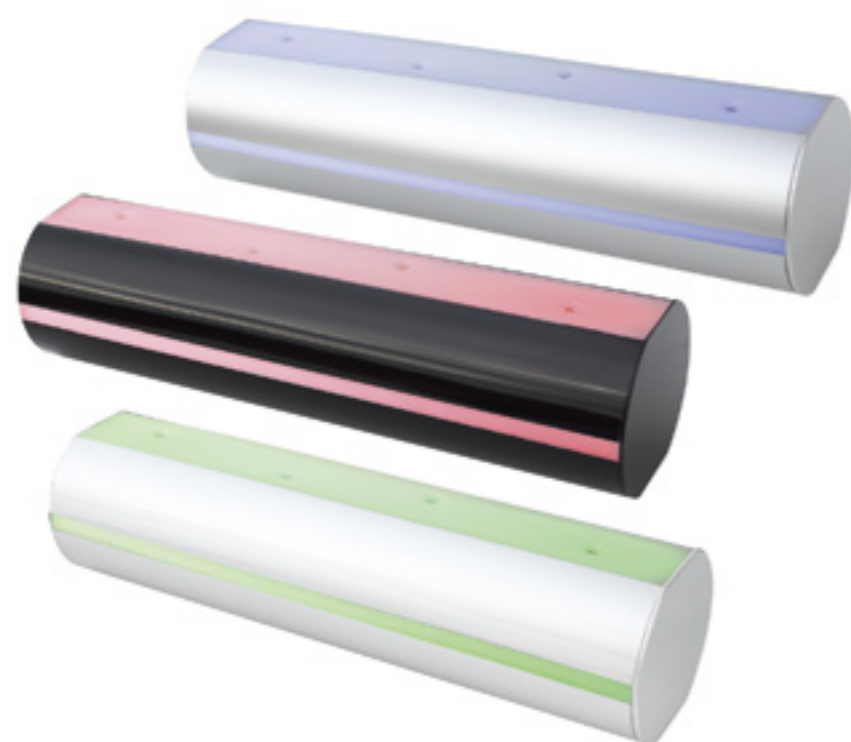

NOGA PROSTA DO SOFY

10.01.31.XY X: 1 2 8 Y: 1 2 3 4 5 6 7

leg straight to the sofa/LED Füß/нога для софы