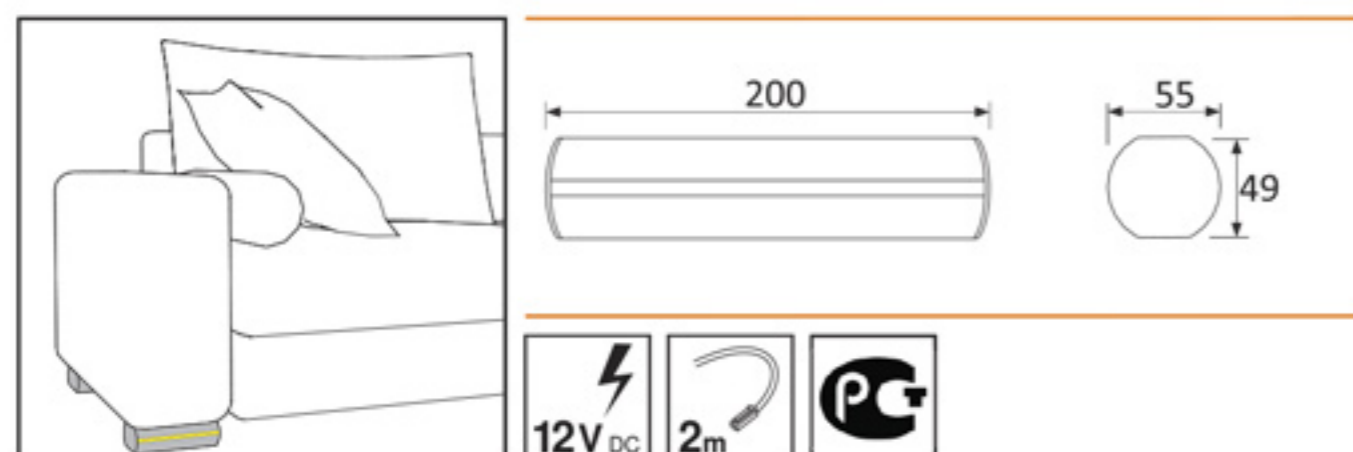

NOGA PROSTA DO SOFY

10.01.31.XY X: 1 2 8 Y: 1 2 3 4 5 6 7

leg straight to the sofa/LED Füß/нога для софы